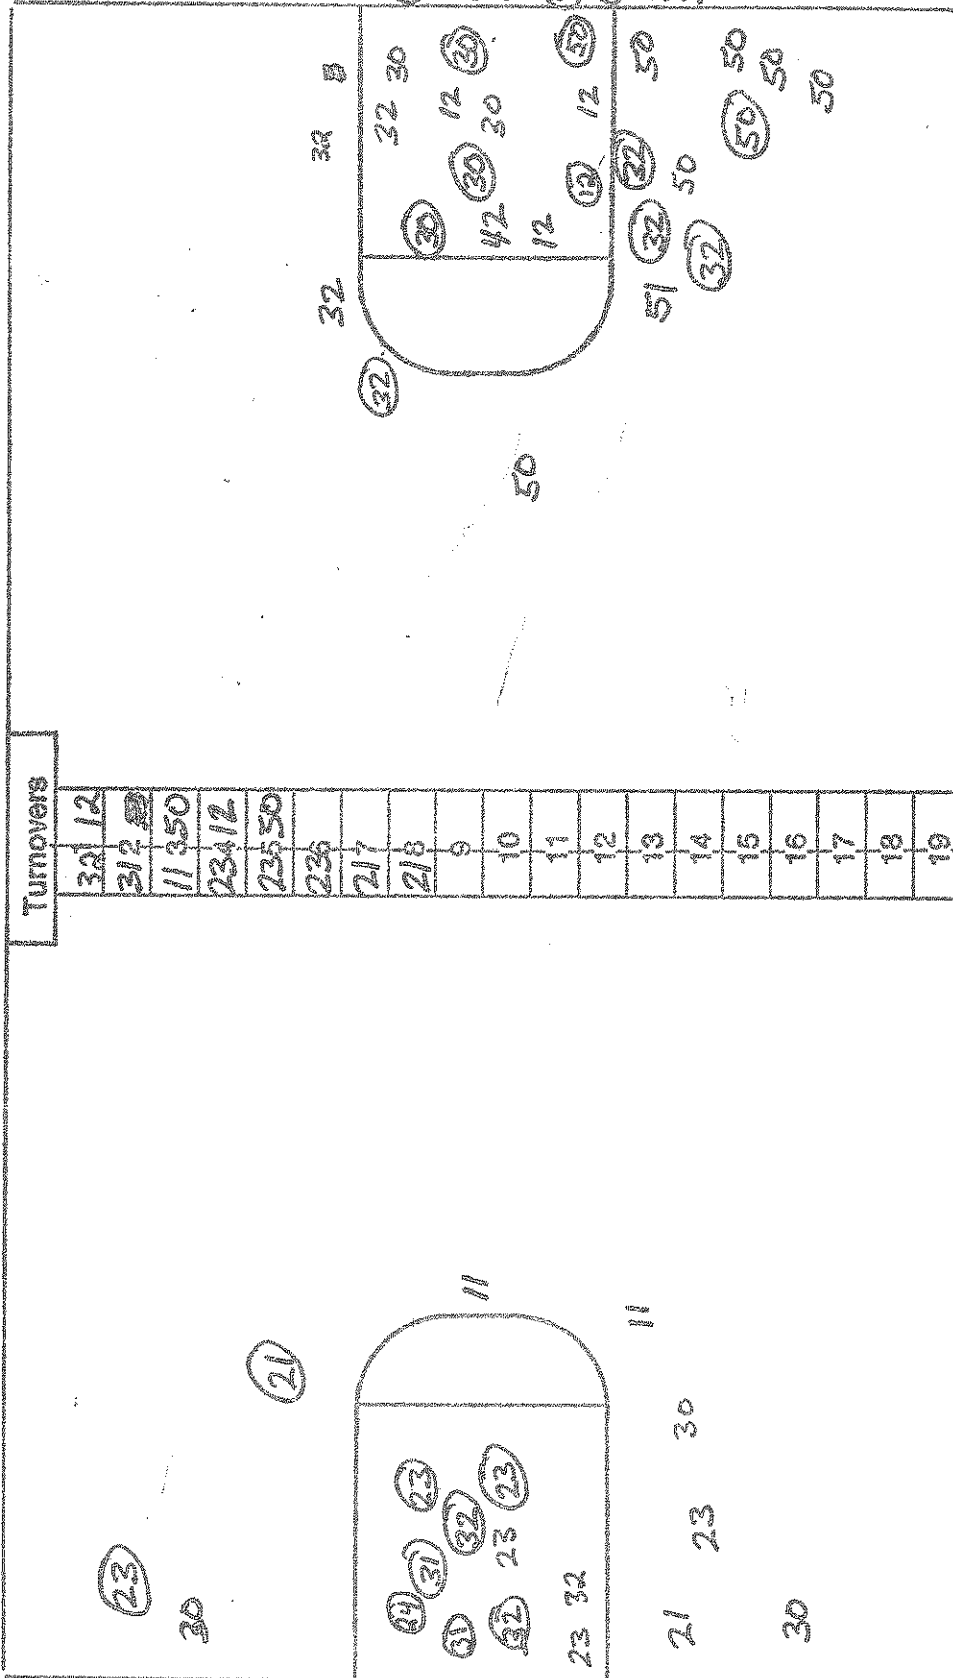

GAME 1...GIRL'S STATE TOURNEY, LIVINGSTON CENT. VS. WHITEEY CO., 3/13/85, E.A.DIDDLE ARENA
Bowling Green, KY

PLAY-BY-PLAY, CONT.

Time	Liv/Whit Score	Liv Adv	PLAY---LIVINGSTON CENTRAL	POBY---WHITLEY COUNTY
102	44-60	-16	Aspery layup	
052	45-60	-15	Aspery 0 ft (~~Boyd~~)	Wright 0 ft (Boyd--1)
024				TIME OUT--2
013	45-62	~~17~~ -17		Jackson, layup
013				Jackson 0 ft (Boyd--20)
004	45-64	~~19~~ -19		Lawson layup

Final score; Whitley County 64, Livingston Central 45

Final summary: Game tied four times, ~~4~~ all in the first quarter; lead changed hands eight times; longest Livingston lead three (11-8, 30-27, 32-29, 34-31); longest Whitley County lead ~~19~~ 19 (64-45).

NCAA BASKETBALL SHOT CHART

First Half

Second Half

Team Whitley

Team Livingston

Attempted 31

Made 13

Percentage = 419

Attempted 20

Made 11

Percentage = 550

Layups (32) (31)