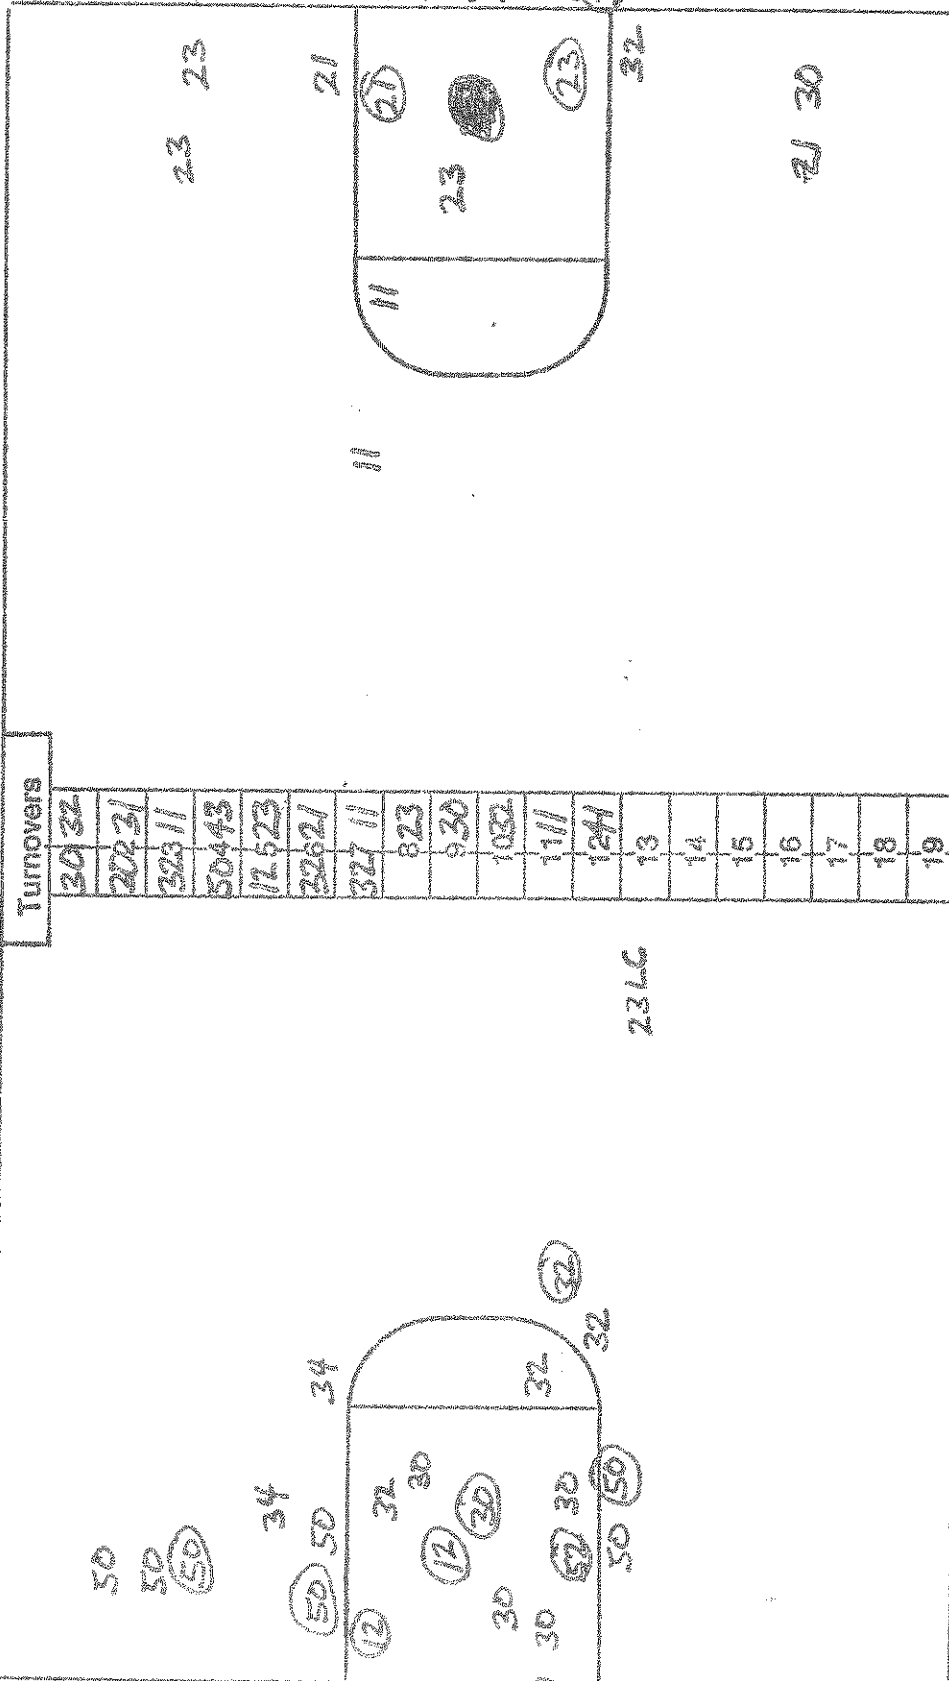

NCAA BASKETBALL SHOT CHART

First Half

Second Half

(Circle one)

Layups

Team Livingston Central

Team Whitley Co.

Attempted 17
Made 4
Percentage .235

Attempted 28
Made 14
Percentage .500